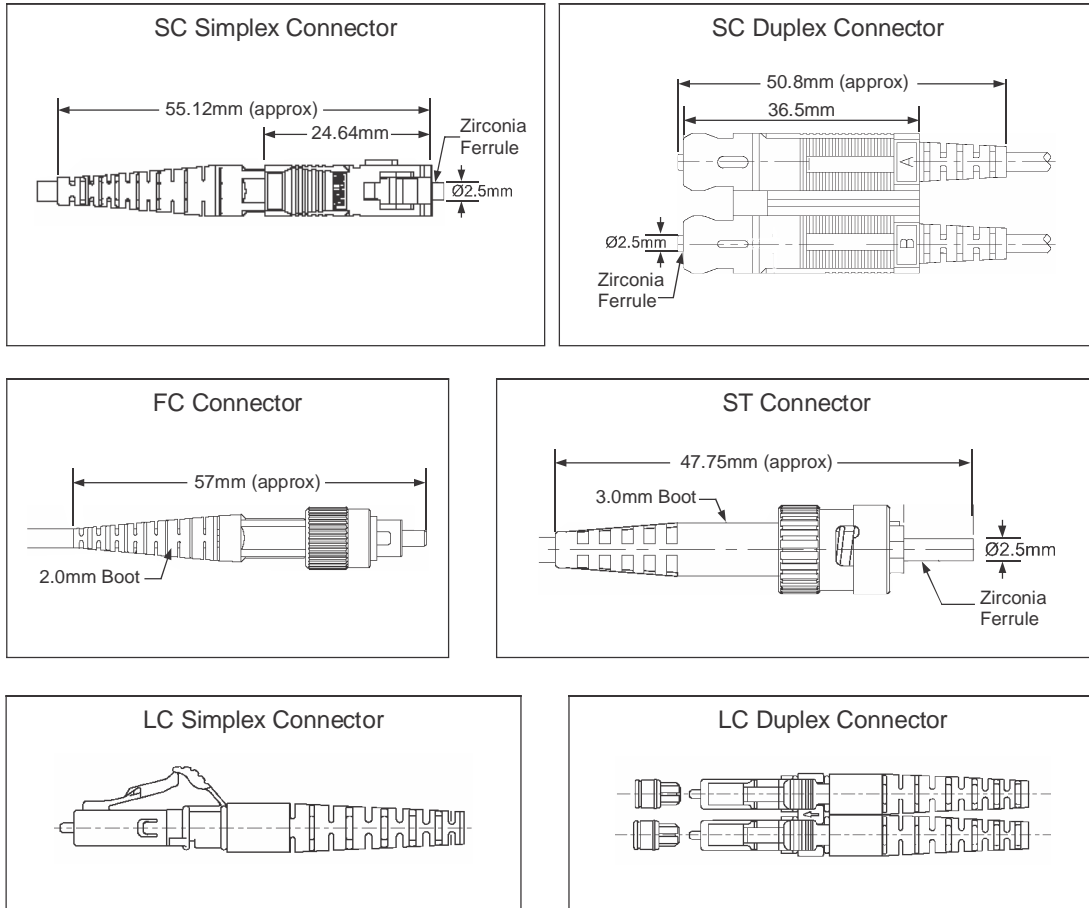

Connectors Details for Fiber Optic Patch Cords

How to Specify Part Numbers for Cable Sets:

STF - **A A B C D** / **A A B C D N** - **X X** / **Y Y Y Y** - **Z Z Z** - 00

A	2 digit connector Code	09 = ST SM; 11 = ST MM 50/125; 13 = ST MM 62.5/125; 15 = SC SM; 17 = SC MM 50/125; 19 = SC MM 62.5/125; 21 = LC SM; 23 = ST LC 50/125; 25 = LC MM 62.5/125; 27 = FC SM; 29 = FC MM 50/125; 31 = FC MM 62.5/125;
B	Connector Type	Straight = S ; Right Angle= R ; Jamnut Receptacle = J; Wallmount Receptacle = W
C	Connector Style	Male/Plug = P ; Female = J
N	No. of Fibers in cable	1 = 1 fiber ; 2 = 2 fiber
XX	2 digit code for Mode	9S = 9/125um singlemode ; 5M = 50/125um multimode; 6M = 62.5/125um multimode ; CM = 50/125 & 62.5/125 multimode
YYY	Length (meter/Km)	100 meter = 100M ; 1 Km = 1KM ; 1 feet = 1F
ZZZ	3 digit cable code	110 = Simplex ; 115 = Duplex Zipcord

1m Cable set SM 9/125um, ST St.Plug both sides, 1 Fiber = STF-09SPP/09SPP-1F/9SM/1M-110-00

Shown trademarks are property of their respective owners.

While the information contained herein in this catalog, has been carefully compiled to the best of our knowledge, nothing is intended as representation and warranty on our part; and no statement shall be construed as recommendation to infringe any of existing patents. We accept no liability of whatsoever for any faults and errors in the information contained herein. Contents of this catalogue and specifications of the products, are subject to change without notice due to continuous improvements.